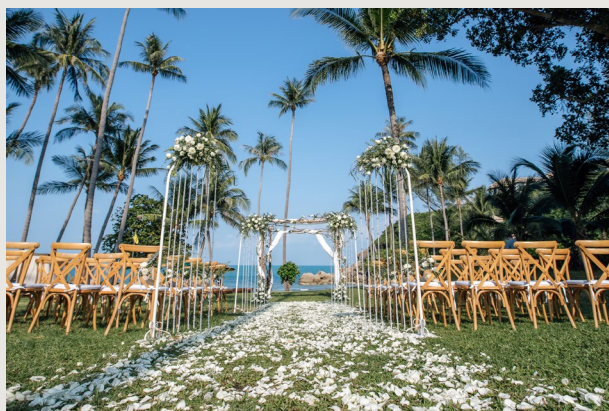

WEDDING VENUES

BEACHFRONT LAWN

Accommodates up to 100 people