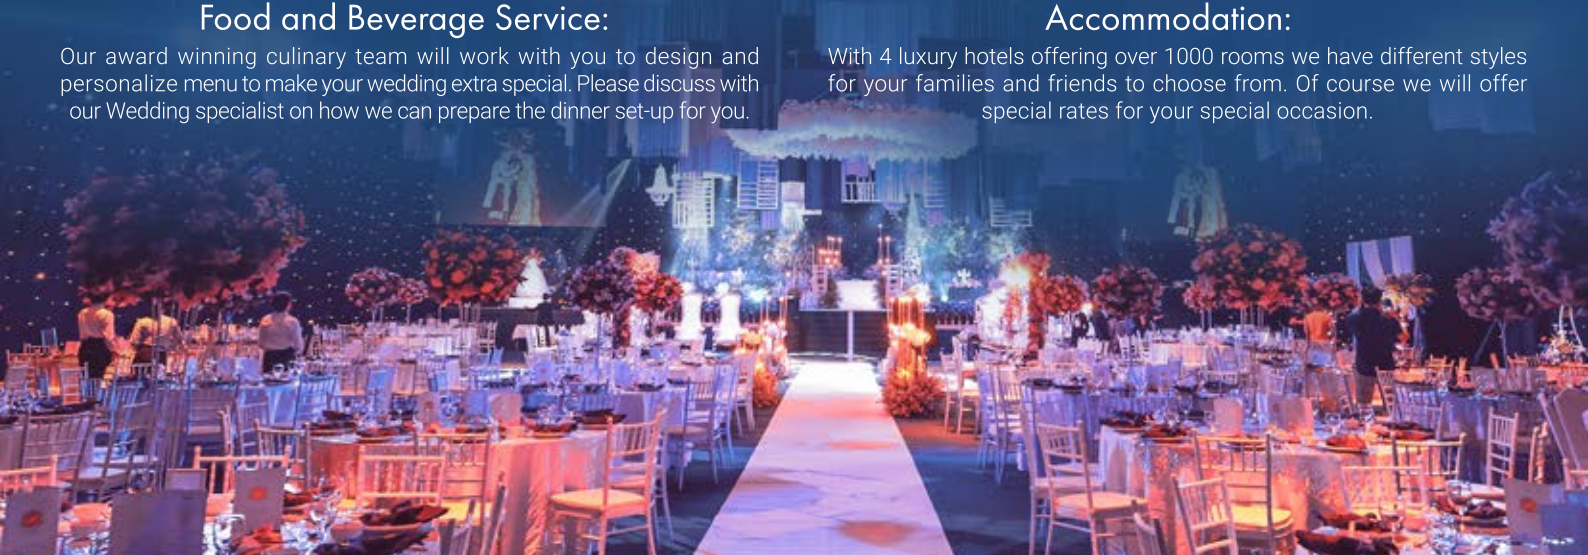

Accommodation:

With 4 luxury hotels offering over 1000 rooms we have different styles for your families and friends to choose from. Of course we will offer special rates for your special occasion.